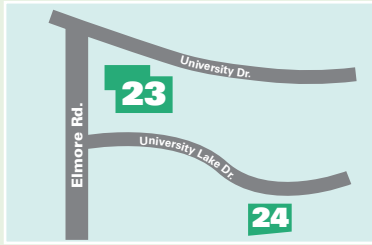

Alaska Native Health Campus

- 1. Alaska Native Medical Center Hospital**
4315 Diplomacy Drive
- 2. Anchorage Native Primary Care Center**
4320 Diplomacy Drive
- 3. Flattop Mountain Parking Garage**
4450 Diplomacy Drive
- 4. Fireweed Mountain Building**
4341 Tudor Centre Drive
- 5. Mount Marathon Building**
4201 Tudor Centre Drive
- 6. Consortium Office Building**
4000 Ambassador Drive
- 7. Healthy Communities Building**
3900 Ambassador Drive
- 8. Inuit Building**
4141 Ambassador Drive
- 9. COVID-19 Drive Thru Testing Site**
Behind Inuit Building

- 10. Centers for Disease Control & Prevention**
4055 Tudor Centre Drive
- 11. Bird Ridge Building**
4145 Tudor Centre Drive
- 12. Heritage Plaza Office**
4155 Tudor Centre Drive
- 13. Mount Natazhat Building**
4160 Tudor Centre Drive
- 14. Ahklun Mountains Building**
4501 Diplomacy Drive
- 15. Mount Yukla Building**
4175 Tudor Centre Drive
- 16. Diplomacy Building**
4500 Diplomacy Drive
- 17. Patient Housing at ANMC**
4001 Tudor Centre Drive
- 18. ANTHC Parking Garage**
4043 Tudor Centre Drive

- 19. Nuka Wellness and Learning Center**
4085 Tudor Centre Drive
- 20. Denali Parking Garage**
4441 Diplomacy Drive
- 21. Dr. Katherine and Dr. Kevin Gottlieb Building**
4441 Diplomacy Drive
- 22. ANTHC Education and Development Center**
4115 Ambassador Drive
- 23. ANMC ENT, Audiology and Ophthalmology Clinic and Ambulatory Surgery Clinic**
3801 University Lake Drive
- 24. ANMC Pulmonology Clinic, Pulmonary Function Lab and Sleep Center**
3976 University Lake Drive, Suite 100