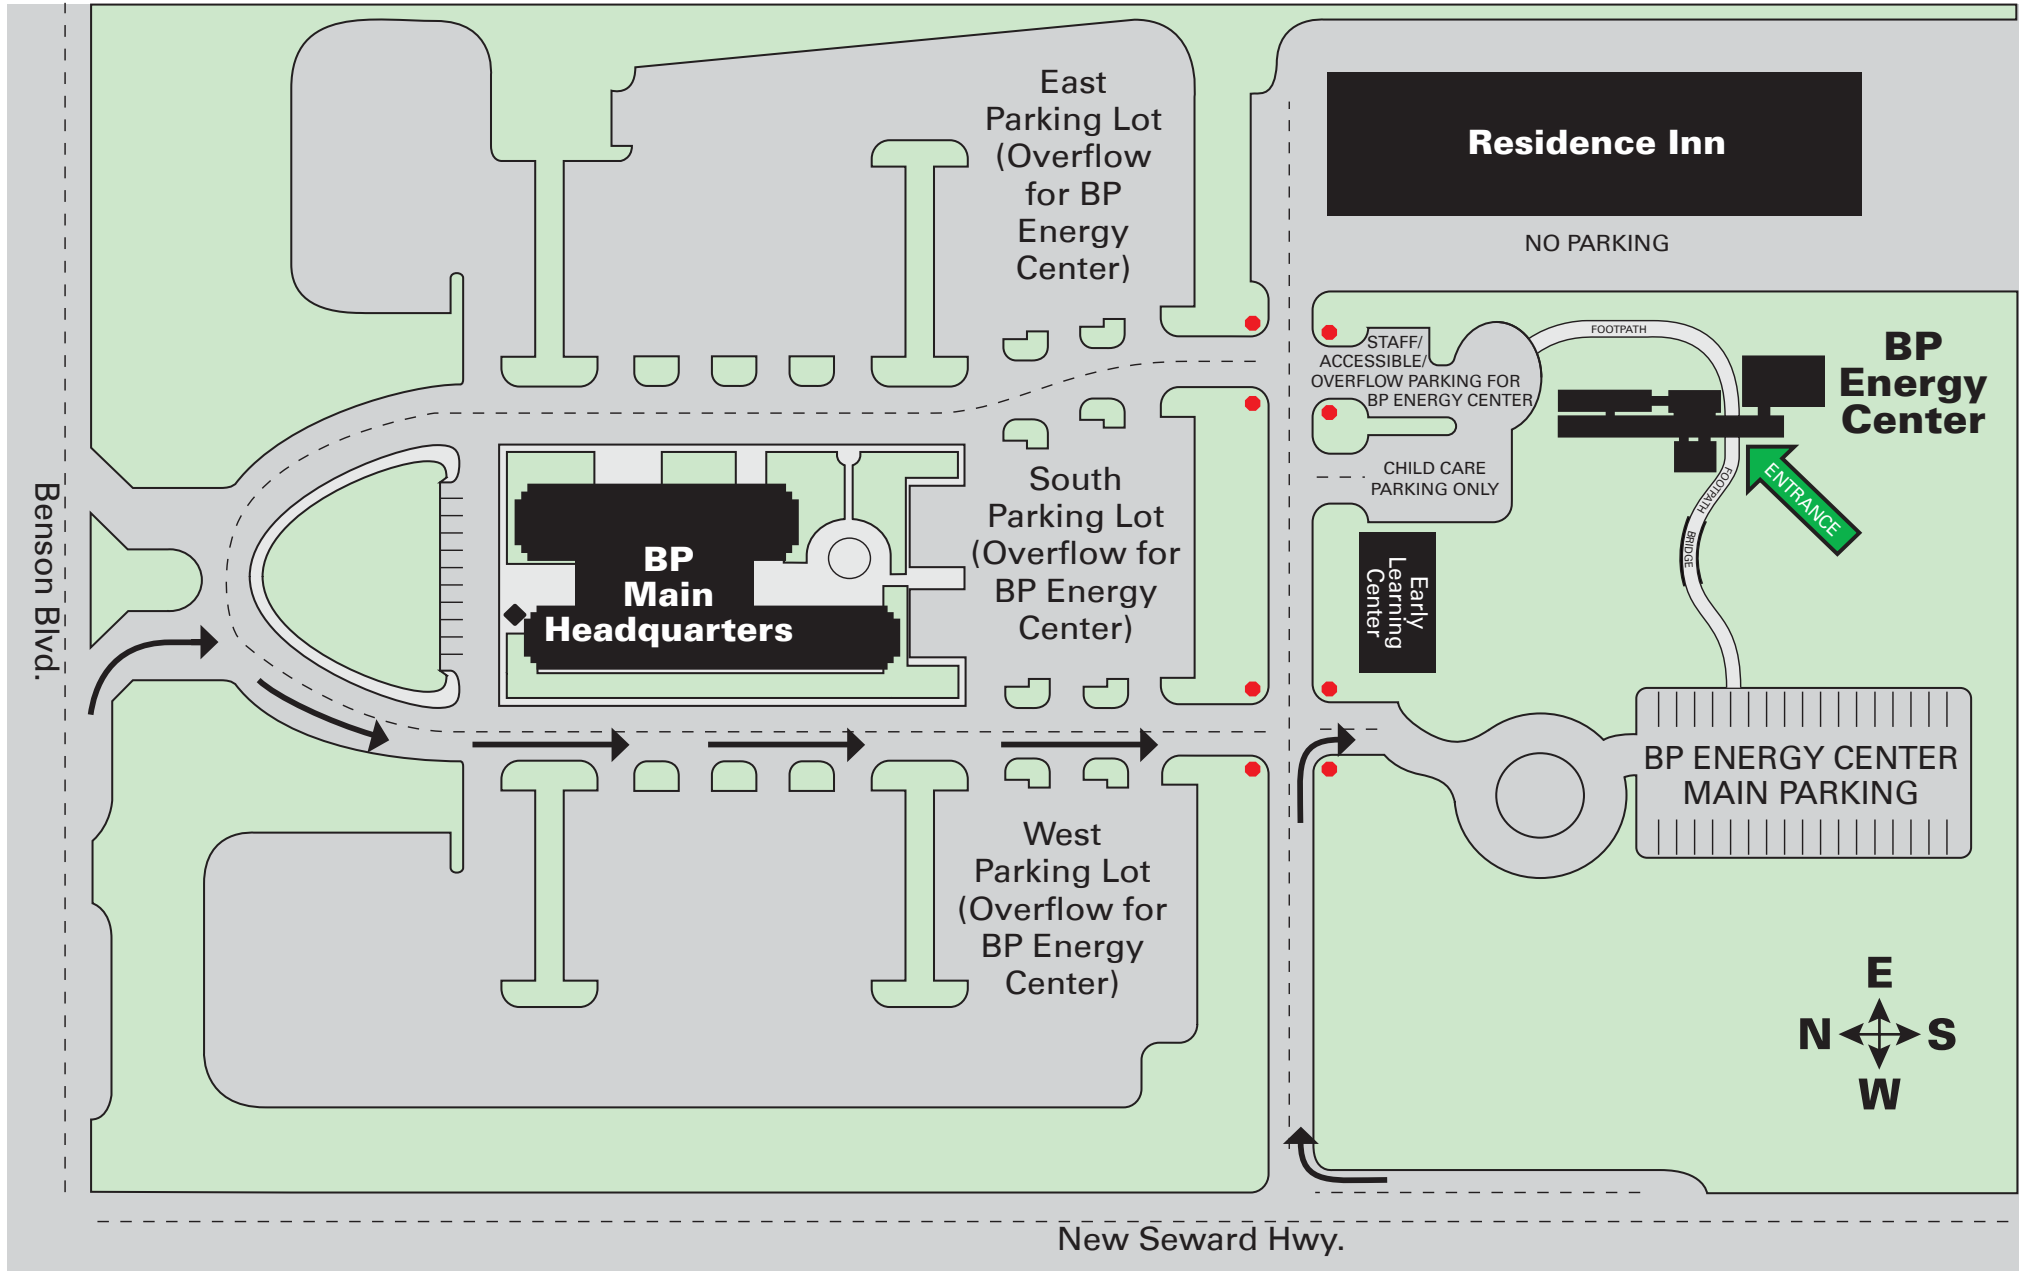

**Map to BP Energy Center**  
**900 E. Benson Blvd., Anchorage, AK**  
**(907) 743-4270**

Directions: If northbound on New Seward Hwy., turn right into BP's southwest entrance. Turn right at the first stop sign into the BP Energy Center parking lot. Follow footpath through woods to building entrance.

If eastbound on Benson Blvd., turn right into BP's main entrance. Turn right and follow access road to 4-way stop. Continue through intersection into the BP Energy Center parking lot.